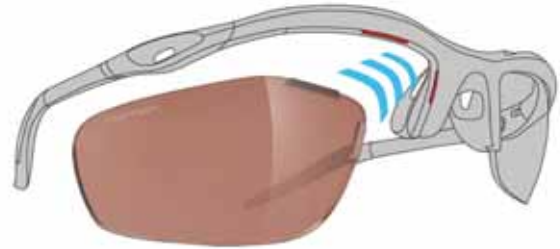

Switch magnets make changing lenses quick and easy, yet hold lenses in place securely.

Switch uses high energy, rare earth magnets embedded in the lens and frame to enable users to swap lenses quickly and easily as light conditions and activities change. Switch lenses will literally jump into place when brought close to the frame and will stay put once the lenses have snapped into position. Switch magnetic interchange lenses have been engineered to stay in the frame when dropped from a height of six feet or subjected to the intense, repeated jarring of skiing, snowboarding, running or mountain biking.