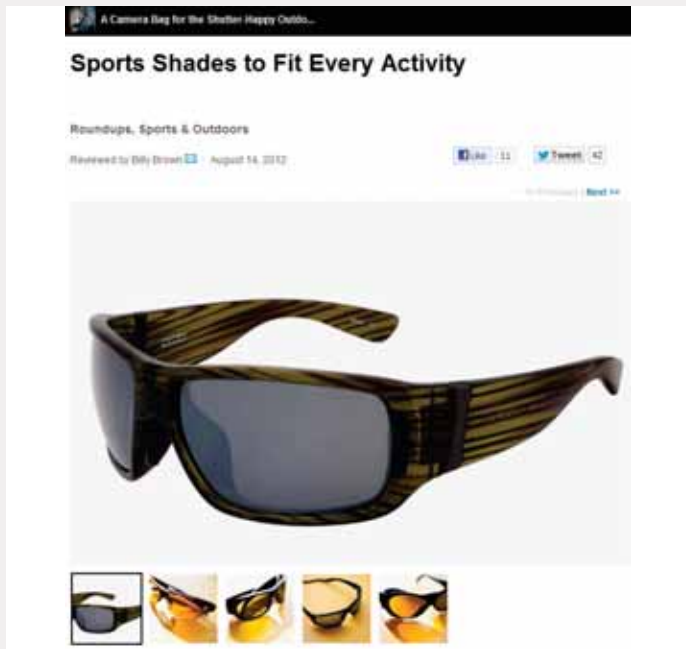

Men's Fitness - Review of TIOGA

<http://www.mensfitness.com/mattie-schuler/top-10-high-performance-sports-sunglasses?page=9>

"The Switch Tioga, like Switch's entire eyewear line, uses a magnetic system which makes a lens swap as quick as a lighting shift, and the magnetics are strong enough to hold the lens in place—even during rough sports like snowboarding and mountain biking. Frames and lenses are impact resistant, so don't be afraid to go full-speed. All eyewear includes one pair of polarized lenses and one pair of low-light rose amber lenses."