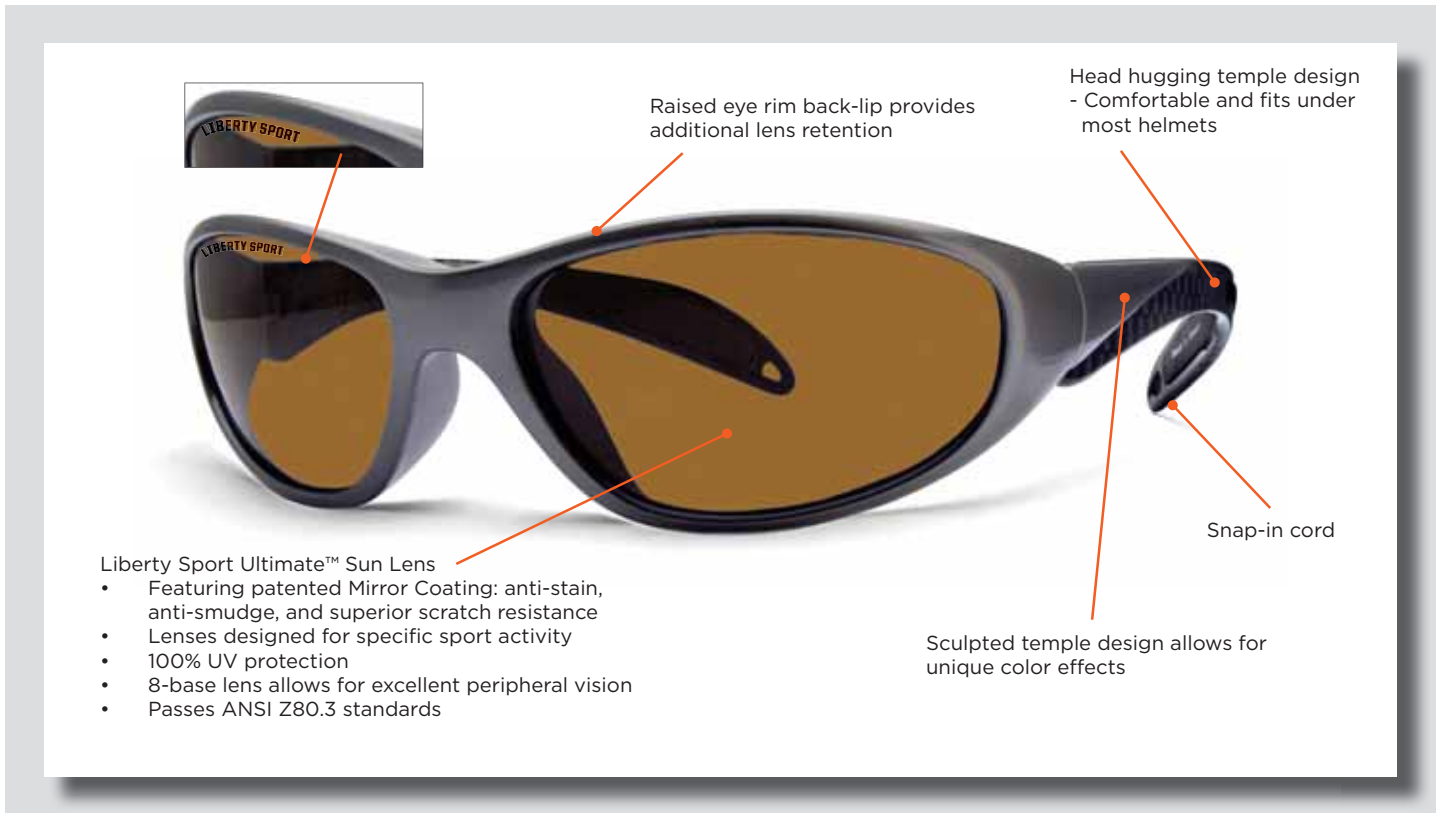

ANATOMY OF A PERFORMANCE SUNGLASS

For the full range of Liberty Sport Sun Performance accessories, please visit www.libertysport.com

PERFORMANCE SUNGLASS GRID

Recommended Sports																														
	Adventure II	Bayou	Biker	Chaser	Chopper	Chopper 2	Chopper 6B	Escape I	Escape II	Free Spirit	Free Spirit XL	FrogEye (goggle)	IT-10	IT-20	Meadow	Panton	Rider/Dry Eye	Savannah	Sunrise	Shark (goggle)	Shark Kids (goggle)	Snowblazer I	Snowblazer II (goggle)	SV2000	Torque I	Torque II (goggle)	Trailblazer I/Dry Eye	Trailblazer II (goggle)	Verbena (Dry Eye)	
Cycling			•	•										•		•														
General Sports / Golf		•		•									•	•	•	•		•	•											•
Motorcycling			•		•	•	•	•		•	•					•	•									•	•	•	•	
Scuba Diving																								•						
Swimming												•									•	•								
Water Sports	•								•																					
Winter																							•	•						
Women's Performance		•														•		•	•											•
Fitting Characteristics																														
Children & Teens																						•								
Teens & Adults	•	•	•	•	•	•	•	•	•	•	•	•	•	•	•	•	•	•	•	•	•	•	•	•	•	•	•	•	•	•