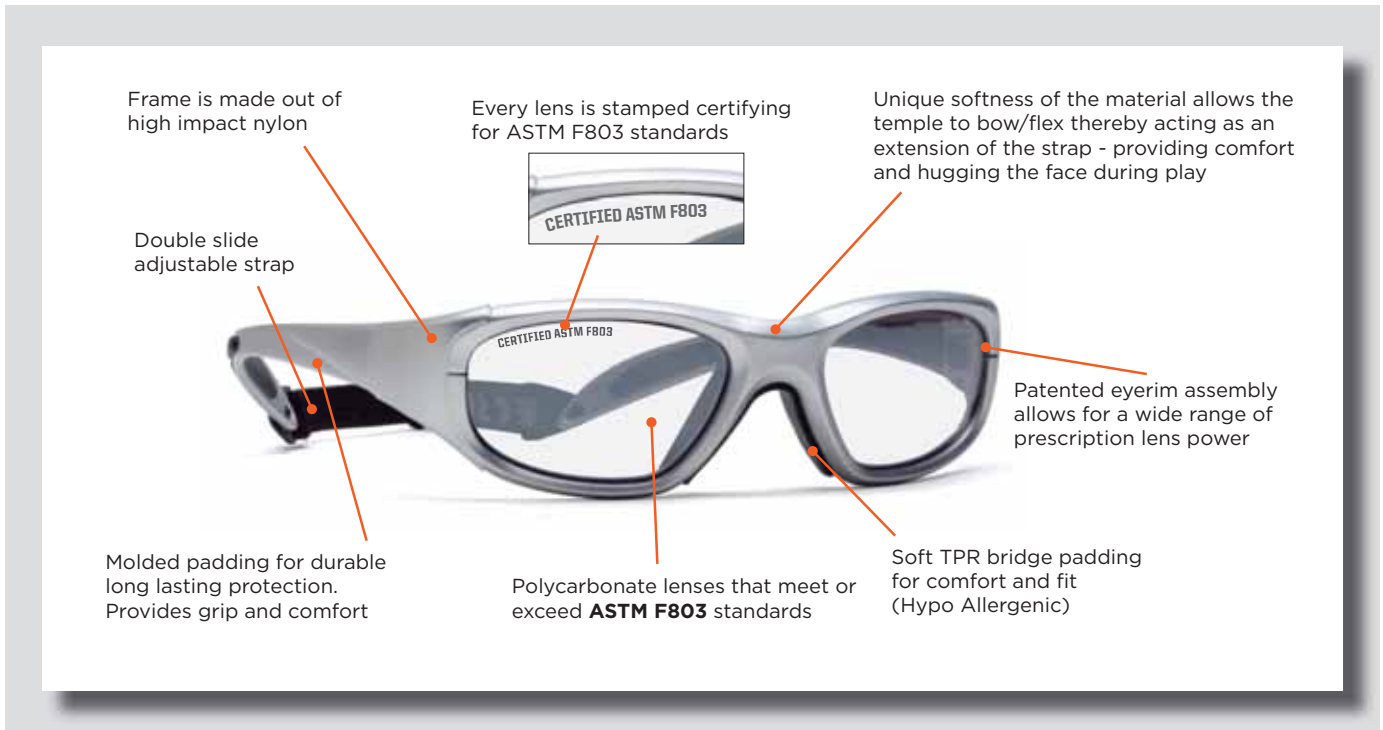

ANATOMY OF PROTECTIVE SPORTS EYEWEAR

For the full range of Liberty Sport Sports Protective accessories, please visit www.libertysport.com

PROTECTIVE SPORTS EYEWEAR GRID

Passes ASTM F803 Standards For These Sports	F8								REC SPECS / MAXX SERIES					
	All Pro/ All Pro Goggle	Morpheus I (Street Series)	Morpheus II	Morpheus III	Slam	Slam XL	Slam Goggle/ Slam Goggle XL	Velocity	Betty & Dude (goggles)	MAXX 20 (Baseball)	MAXX 21 (goggles)	MAXX 30	MAXX 31 (goggles)	My Spex (MST100)
Baseball*					•				•	•				
Basketball	•	•	•	•	•	•	•	•	•	•	•	•	•	•
Handball	•	•	•	•	•	•	•	•	•	•	•	•	•	•
Paddleball	•	•	•	•	•	•	•	•	•	•	•	•	•	•
Tennis	•	•	•	•	•	•	•	•	•	•	•	•	•	•
Racquetball	•	•	•	•	•	•	•	•	•	•	•	•	•	•
Soccer/Squash	•	•	•	•	•	•	•	•	•	•	•	•	•	•
Lacrosse** (youth)									•					
Lacrosse*** (adult)					•	•								
Fitting Characteristics														
Children & Teens		•	•	•	•				•					•
Teens & Adults	•		•	•	•	•	•	•				•	•	•
Flat Fit Available														
	•	•	•											•
											•	•		•

*Meets or exceeds the ASTM F803-03 standard for baseball for children 8 years old and younger and speeds of 40 mph and below

** Meets or exceeds the ASTM F803-03 standard for Women's Lacrosse for youths and speeds of 45 mph and below

*** Meets or exceeds the ASTM F803-03 standard for Women's Lacrosse for adults and speeds of 60 mph and below